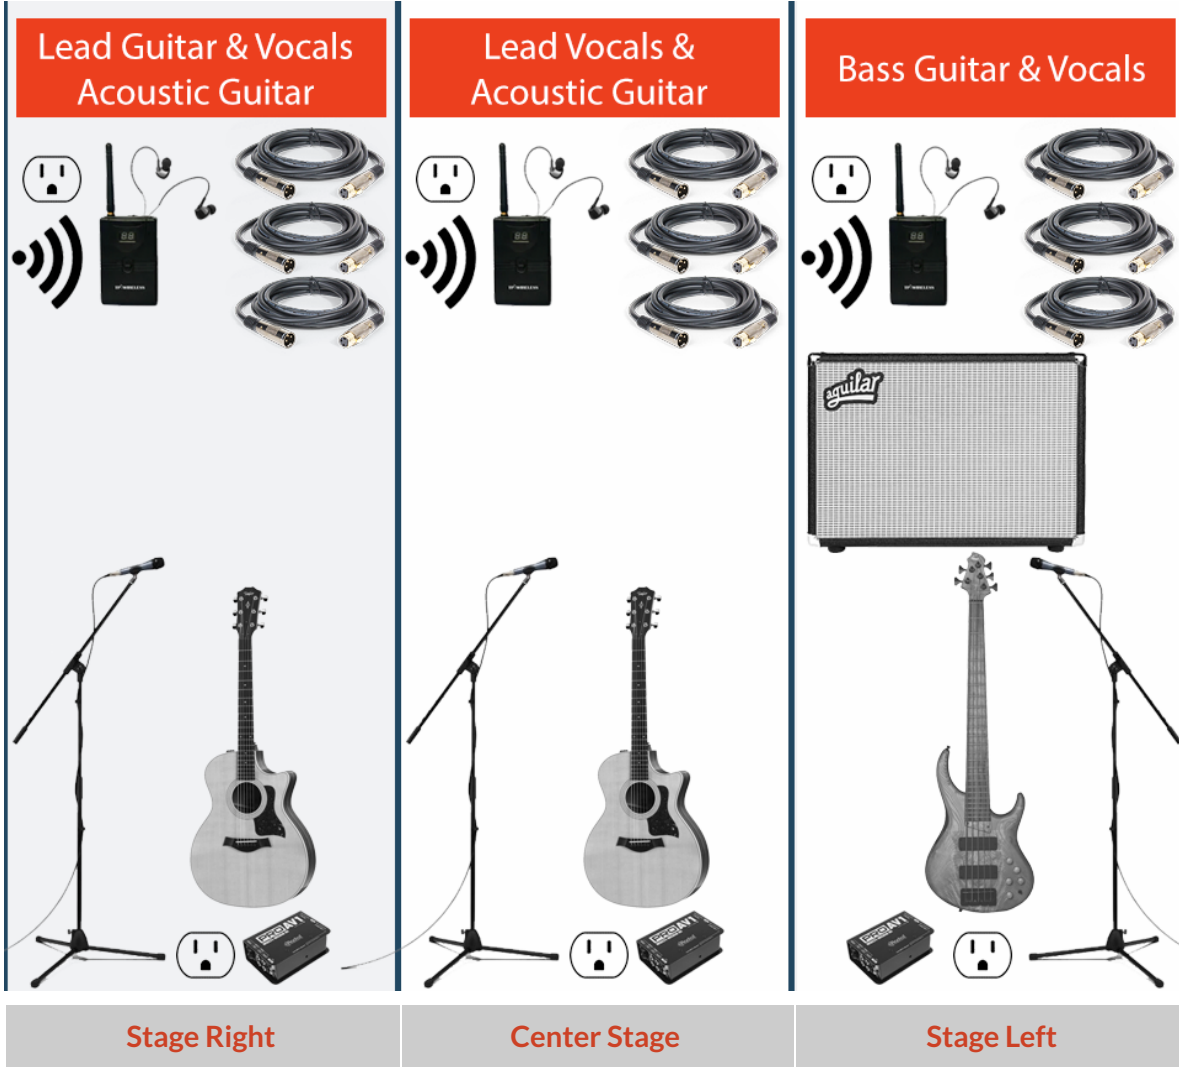

Halifax Pier

Updated as of: May 2019

Boom Stand	Boom Stand	Boom Stand
DI box	DI box	DI box
AC drop front stage	AC drop front stage	AC drop front stage
AC drop rear stage	AC drop rear stage	AC drop rear stage
2 XLR cables	2 XLR cables	2 XLR cables
Line for In Ear Mix (Aux)	Line for In Ear Mix (Aux)	Line for In Ear Mix (Aux)